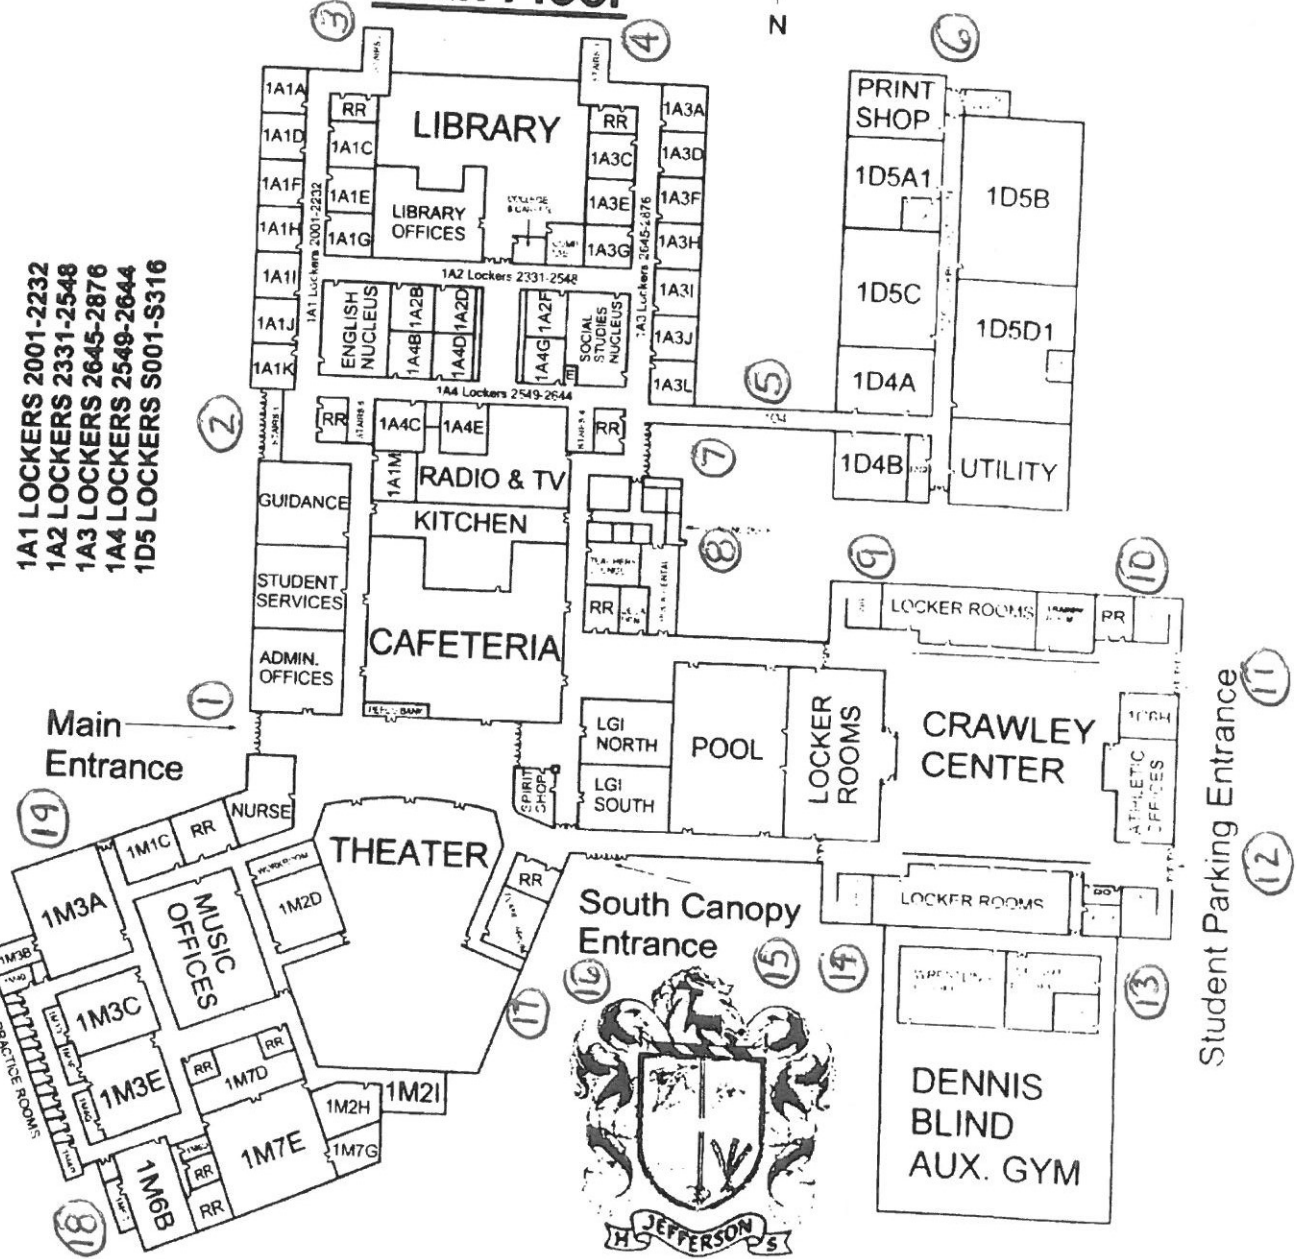

Main Floor

- 1A1 LOCKERS 2001-2232
- 1A2 LOCKERS 2331-2548
- 1A3 LOCKERS 2645-2876
- 1A4 LOCKERS 2549-2644
- 1D5 LOCKERS S001-S316

Student Parking Entrance

Main Entrance

South Canopy Entrance